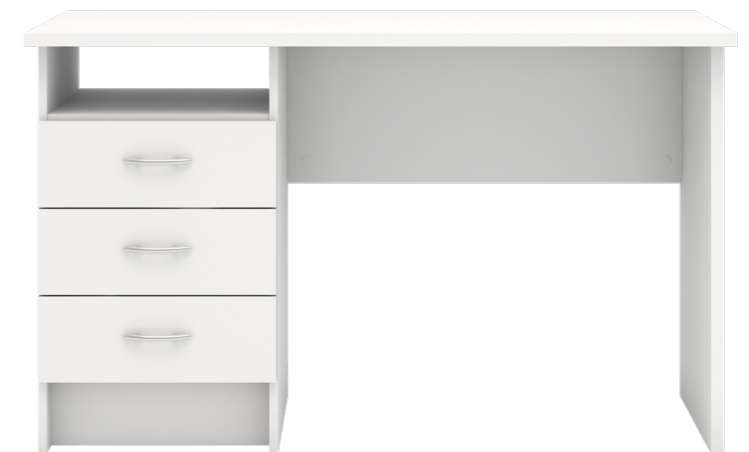

With a two-tone finish combination of clean white and faux oak, the Function Plus Desk comes with an attached bookcase to keep books and supplies organized and out of the way. Arrange the unit flush against a wall or pivot the desk 90 degrees for use in a corner. This flexibility makes the Function Plus Desk with Bookcase perfect for small spaces.

Colour 61

80134 Desk

120.1 x 48.1 x 72.6 cm

47.3 x 18.9 x 28.6"

Colours: 49/49 - ak/49 - ak/ak

Colour 49

Colour ak/49

80120 Desk