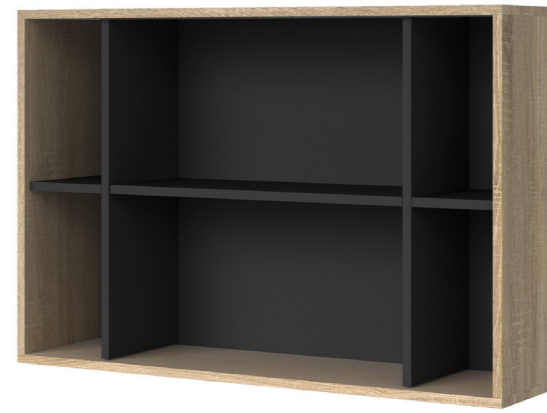

70512 Desk with metal legs

130 x 48.4 x 76.5 cm

51.2 x 19 x 30.1"

Colours: gm - go

70513 Desk with metal legs

110 x 48.4 x 76.5 cm

43.3 x 19 x 30.1"

Colours: gm - go

NEW

44340 Wall hanging desk

91,7 x 23,8 x 61 cm

36.1 x 9.7 x 24"

Colour: ak/cn

NEW

44341 Wall hanging hutch

91,7 x 48 x 41 cm

36.1 x 18.8 x 16.1"

Colour: ak/cn

80173 Desk

162.8 x 60.4 x 155.4 cm

64.1 x 23.8 x 59.2"

Colour: ak/49

Colour gm/ak

80118 Desk

With a two-tone finish combination of clean white and faux oak, the Function Plus Desk comes with an attached bookcase to keep books and supplies organized and out of the way. Arrange the unit flush against a wall or pivot the desk 90 degrees for use in a corner. This flexibility makes the Function Plus Desk with Bookcase perfect for small spaces.