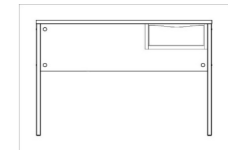

80122 Desk

101.6 x 40 x 76.5 cm
40 x 15.6 x 30.1"
Colours: ak - dj - uu

80106* Desk

125.8 x 51.6 x 76.5 cm
49.5 x 20.3 x 30.1"
Colours: 49 - 61

80134 Desk

120.1 x 48.1 x 72.6 cm
47.3 x 18.9 x 28.6"
Colours: 49/49 - ak/49 - ak/ak

70512 Desk with metal legs

130 x 48.4 x 76.5 cm
51.2 x 19 x 30.1"
Colours: gm - go

70513 Desk with metal legs

110 x 48.4 x 76.5 cm
43.3 x 19 x 30.1"
Colours: gm - go

80120 Desk

110 x 60.2 x 76.4 cm
43.3 x 23.7 x 30.1"
Colour: 49