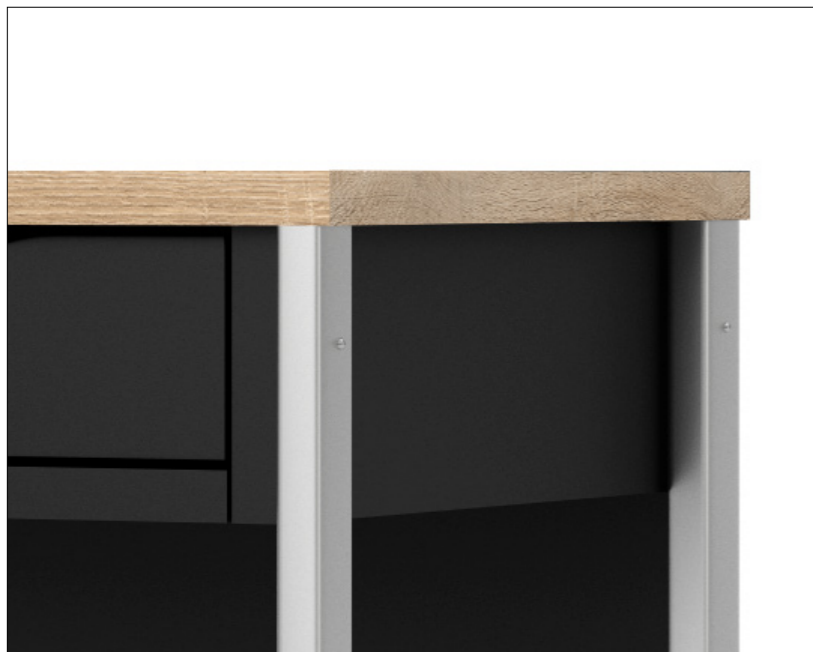

function plus
by tvilum

**FUNCTIONAL
DESKS**

BEAUTIFUL FINISH

The Function Plus collection by Tvilum offers a diverse range of desks for any purpose; a writing desk in the study, a work desk in the office, a student's desk at college, a homework station in the kid's room, a vanity in the bedroom or a console desk in the lounge room – whatever you need, Function Plus is the answer!

70512 Desk with metal legs

130 x 48.4 x 76.5 cm

51.2 x 19 x 30.1"

Colours: gm - go

70513 Desk with metal legs

110 x 48.4 x 76.5 cm

43.3 x 19 x 30.1"

Colours: gm - go

With a two-tone finish combination of clean white and faux oak, the Function Plus Desk comes with an attached bookcase to keep books and supplies organized and out of the way. Arrange the unit flush against a wall or pivot the desk 90 degrees for use in a corner. This flexibility makes the Function Plus Desk with Bookcase perfect for small spaces.