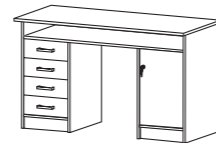

80169 Desk

170.1 x 60.3 x 151.2 cm
67 x 23.7 x 59.5"
Colour: ak/49

70482 Desk

138.4 x 101.6 x 141.1 cm
54.5 x 40 x 55.6"
Colour: 49/ak

80178 Desk

100.2 x 135.2 x 153 cm
39.5 x 53.2 x 60.2"
Colour: 49/ak

42011 Desk

126 x 55 x 75.6 cm
49.6 x 21.7 x 29.8"
Colours: ak - cj

70480 Desk

74.7 x 48.2 x 76.7 cm
29.4 x 19 x 30.2"
Colour: 49/cn

70481 Mobile file cabinet

40.2 x 48.2 x 76.9 cm
15.8 x 19 x 30.3"
Colour: 49/cn

DESKS