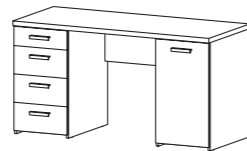

70512 Desk with metal legs

130 x 48.4 x 76.5 cm
51.2 x 19 x 30.1"
Colours: gm - go

70513 Desk with metal legs

110 x 48.4 x 76.5 cm
43.3 x 19 x 30.1"
Colours: gm - go

80120 Desk

110 x 60.2 x 76.4 cm
43.3 x 23.7 x 30.1"
Colour: 49