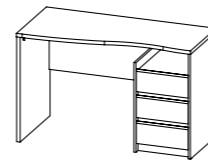

FINISHES ON ALL 4 SIDES

In need of a functional yet stylish desk for your home office? The Function Plus Desk with 6 Shelf Bookcase by Tvilum provides not only a work station and ample storage space, but also the possibility of customizing the layout of the desk to meet your needs. Finished on all four sides, the Desk with 6 Shelf Bookcase can be floated in the center of a room. Or, use the 6 Shelf Bookcase as a stand-alone item along the wall. Featuring a modesty panel for your discretion and high edges to ensure nothing falls off the side, the Function Plus Desk with 6 Shelf Bookcase offers a multi-functional work station. The truffle and white two-tone color combination is made from a fade resistant, easy to clean foil surface, ensuring a long partnership with the Function Plus Desk with 6 Shelf Bookcase.

DESKS AND MOBILE FILE CABINET

80173 Desk

162.8 x 60.4 x 155.4 cm
64.1 x 23.8 x 59.2"
Colour: ak/49

80118 Desk

145 x 81 x 76.8 cm
57.1 x 31.9 x 30.2"
Colours: 49/ak - 49/cj - dj/dj - gm/ak

80123 Desk

120 x 56.1 x 76.4 cm
47.2 x 22.1 x 30.1"
Colour: 49/ak