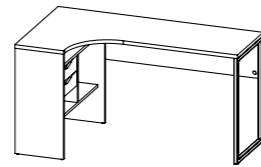

FINISHES ON ALL 4 SIDES

In need of a functional yet stylish desk for your home office? The Function Plus Desk with 6 Shelf Bookcase by Tvilum provides not only a work station and ample storage space, but also the possibility of customizing the layout of the desk to meet your needs. Finished on all four sides, the Desk with 6 Shelf Bookcase can be floated in the center of a room. Or, use the 6 Shelf Bookcase as a stand-alone item along the wall. Featuring a modesty panel for your discretion and high edges to ensure nothing falls off the side, the Function Plus Desk with 6 Shelf Bookcase offers a multi-functional work station. The truffle and white two-tone color combination is made from a fade resistant, easy to clean foil surface, ensuring a long partnership with the Function Plus Desk with 6 Shelf Bookcase.

DESKS AND MOBILE FILE CABINET

80173 Desk

162.8 x 60.4 x 155.4 cm
64.1 x 23.8 x 59.2"
Colour: ak/49

80118 Desk

145 x 81 x 76.8 cm
57.1 x 31.9 x 30.2"
Colours: 49/ak - 49/cj - dj/dj - gm/ak

80123 Desk

120 x 56.1 x 76.4 cm
47.2 x 22.1 x 30.1"
Colour: 49/ak