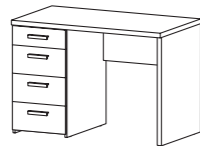

126 x 55 x 75.6 cm
49.6 x 21.7 x 29.8"
Colours: ak - cj

70480 Desk

74.7 x 48.2 x 76.7 cm
29.4 x 19 x 30.2"
Colour: 49/cn

70481 Mobile file cabinet

40.2 x 48.2 x 76.9 cm
15.8 x 19 x 30.3"
Colour: 49/cn

DESKS

80122 Desk

101.6 x 40 x 76.5 cm
40 x 15.6 x 30.1"
Colours: ak - dj - uu

80106* Desk

125.8 x 51.6 x 76.5 cm
49.5 x 20.3 x 30.1"
Colours: 49 - 61

80134 Desk

120.1 x 48.1 x 72.6 cm
47.3 x 18.9 x 28.6"
Colours: 49/49 - ak/49 - ak/ak

70512 Desk with metal legs

130 x 48.4 x 76.5 cm
51.2 x 19 x 30.1"
Colours: gm - go

70513 Desk with metal legs

110 x 48.4 x 76.5 cm
43.3 x 19 x 30.1"
Colours: gm - go

80120 Desk

110 x 60.2 x 76.4 cm
43.3 x 23.7 x 30.1"
Colour: 49