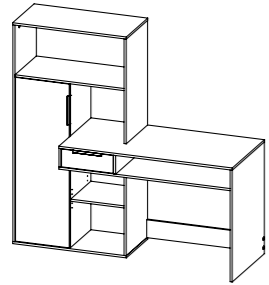

DESKS AND MOBILE FILE CABINET

80173 Desk

162.8 x 60.4 x 155.4 cm
64.1 x 23.8 x 59.2"
Colour: ak/49