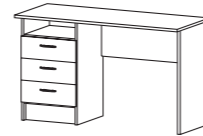

80134 Desk

120.1 x 48.1 x 72.6 cm
47.3 x 18.9 x 28.6"
Colours: 49/49 - ak/49 - ak/ak