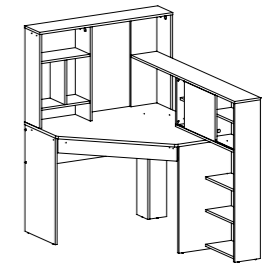

70482 Desk

138.4 x 101.6 x 141.1 cm
54.5 x 40 x 55.6"
Colour: 49/ak