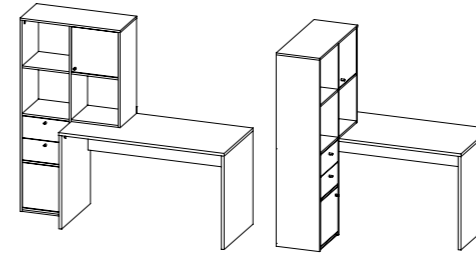

FINISHES ON ALL 4 SIDES

In need of a functional yet stylish desk for your home office? The Function Plus Desk with 6 Shelf Bookcase by Tvilum provides not only a work station and ample storage space, but also the possibility of customizing the layout of the desk to meet your needs. Finished on all four sides, the Desk with 6 Shelf Bookcase can be floated in the center of a room. Or, use the 6 Shelf Bookcase as a stand-alone item along the wall. Featuring a modesty panel for your discretion and high edges to ensure nothing falls off the side, the Function Plus Desk with 6 Shelf Bookcase offers a multi-functional work station. The truffle and white two-tone color combination is made from a fade resistant, easy to clean foil surface, ensuring a long partnership with the Function Plus Desk with 6 Shelf Bookcase.

DESKS AND MOBILE FILE CABINET

80173 Desk

162.8 x 60.4 x 155.4 cm
64.1 x 23.8 x 59.2"
Colour: ak/49

80118 Desk

145 x 81 x 76.8 cm
57.1 x 31.9 x 30.2"
Colours: 49/ak - 49/cj - dj/dj - gm/ak

80123 Desk

120 x 56.1 x 76.4 cm
47.2 x 22.1 x 30.1"
Colour: 49/ak

80169 Desk

170.1 x 60.3 x 151.2 cm
67 x 23.7 x 59.5"
Colour: ak/49

70482 Desk

138.4 x 101.6 x 141.1 cm
54.5 x 40 x 55.6"
Colour: 49/ak

80178 Desk

100.2 x 135.2 x 153 cm
39.5 x 53.2 x 60.2"
Colour: 49/ak

42011 Desk