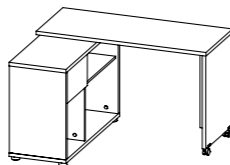

70497 Desk

100.7 x 120 x 68.6 cm
39.7 x 47.2 x 27"
Colour: ak/ak