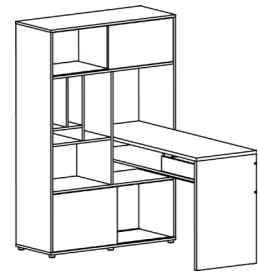

80178 Desk

100.2 x 135.2 x 153 cm
39.5 x 53.2 x 60.2"
Colour: 49/ak